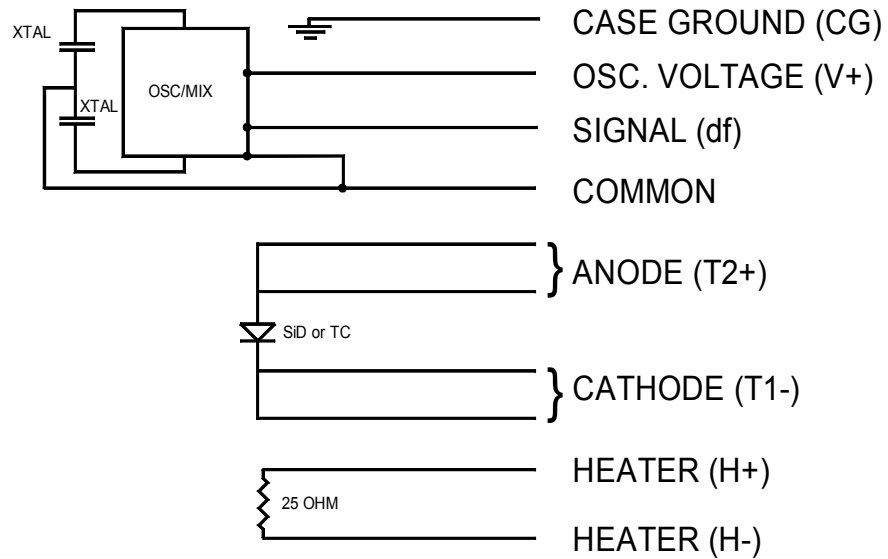

MK16 Pin Assignment

32 INCH LONG CONSTANTAN PIGTAIL

www.qcmresearch.com