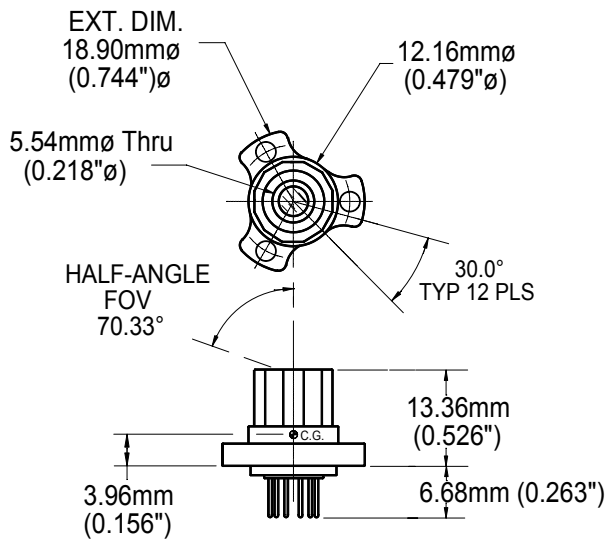

## MK24 TQCM Sensor

(WT: 4 grams)

## MK 20 TQCM Sensor

(WT: 20 grams)

## MK 10 TQCM Sensor

(WT: 120 grams)