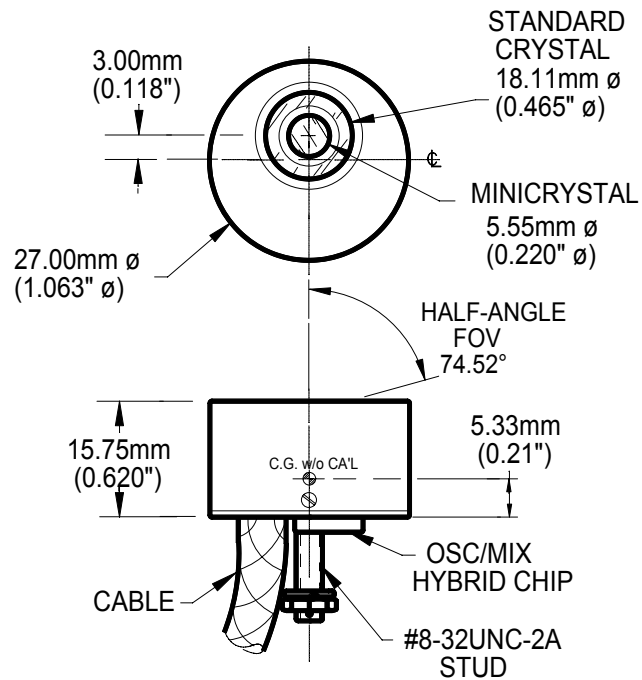

## MK24 TQCM Sensor

(WT: 4 grams)

## MK 20 TQCM Sensor

(WT: 20 grams)

## MK 10 TQCM Sensor

(WT: 120 grams)